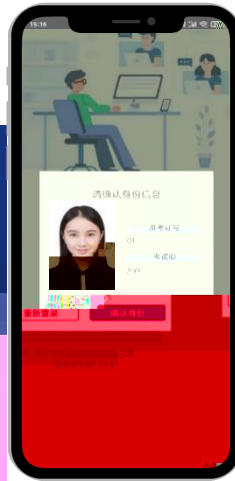

●

●

优巡

考场须知

进入考场后, 请将电脑正面摆放, 手机正向竖版摆放 (如图), 使电脑摄像头和手机前置摄像头采集到考生及考试环境。

我已阅读

The image shows a software window titled "优巡" (Youxun). On the left, there is a photograph of a person sitting at a desk with a laptop and a smartphone on a stand. On the right, there is a text block titled "考场须知" (Exam Room Notice) with instructions on how to set up the computer and phone for the exam. At the bottom, there is a checkbox labeled "我已阅读" (I have read).