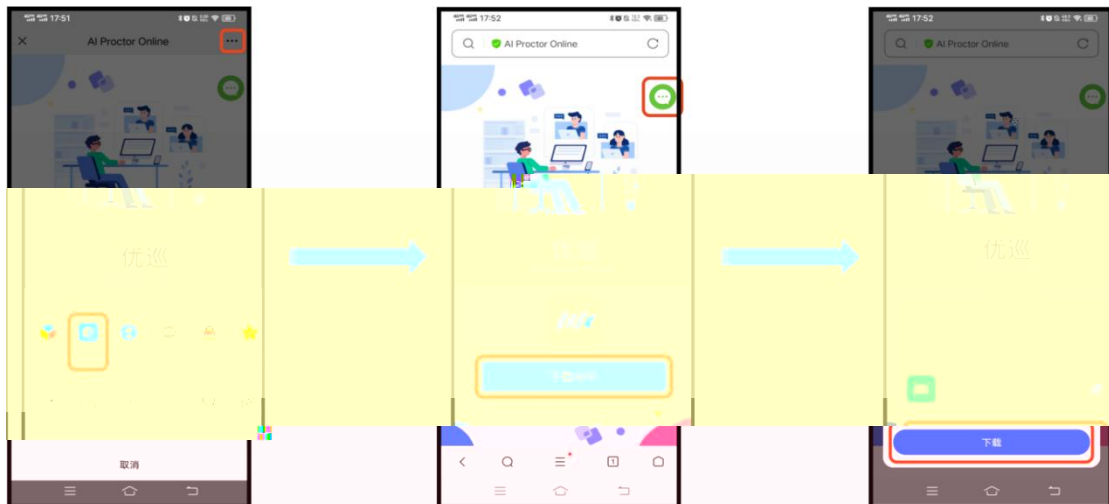

●

●

优巡

考场须知

进入考场后, 请将电脑正面摆放, 手机正向竖版摆放 (如图), 使电脑摄像头和手机前置摄像头采集到考生及考试环境。

我已阅读

The image shows a software window titled "优巡" (Youxun). On the left, there is a photograph of a person sitting at a desk with a laptop and a smartphone on a stand. On the right, there is a text block titled "考场须知" (Exam Room Notice) with instructions on how to set up the computer and phone for the exam. At the bottom, there is a checkbox labeled "我已阅读" (I have read).